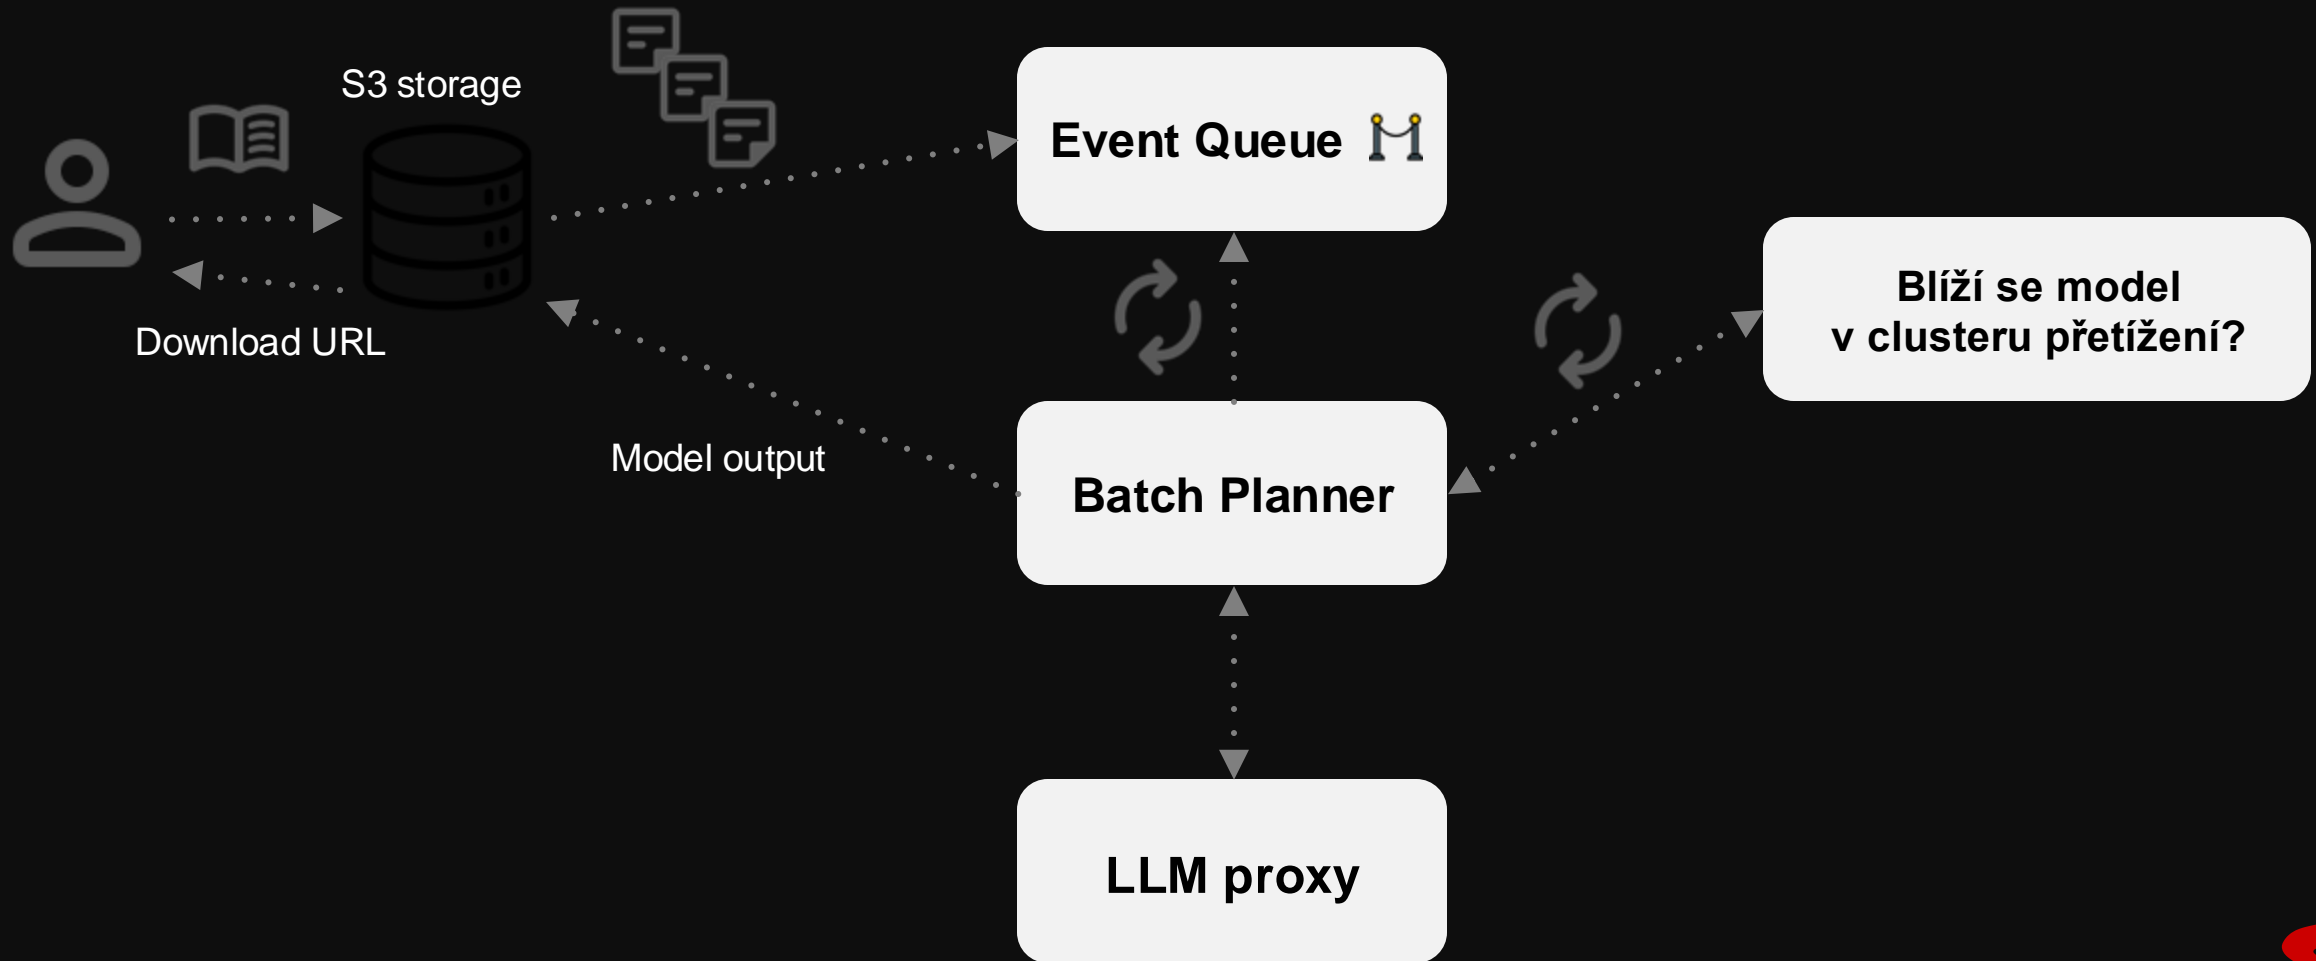

Co musíme sledovat?

Online

Balancování mezi dobou odpovědí a celkovou propustností systému.

Offline (Batch)

Nejjednodušší: zaměření na maximální propustnost.

Streaming

metriky:

- Time to first token
- Inter token latency

Sequential

metriky:

- End to end latency (request latency)

metriky:

- request_throughput
- output_token_throughput

Garance pro provozní aplikace

Offline (batch) inference

Výběr SeLLMa modelu

The screenshot shows the 'Upload' section of the application. At the top, there are three tabs: 'Upload' (active), 'In progress', and 'Results'. Below the tabs, there is a 'Select a Model' dropdown menu with 'sellma-70b-240413-preview' selected. Underneath, there is an 'Upload a file' section with a 'Drag and drop file here' area (limit 200MB per file, JSONL) and a 'Browse files' button. A 'Submit' button is located at the bottom left.